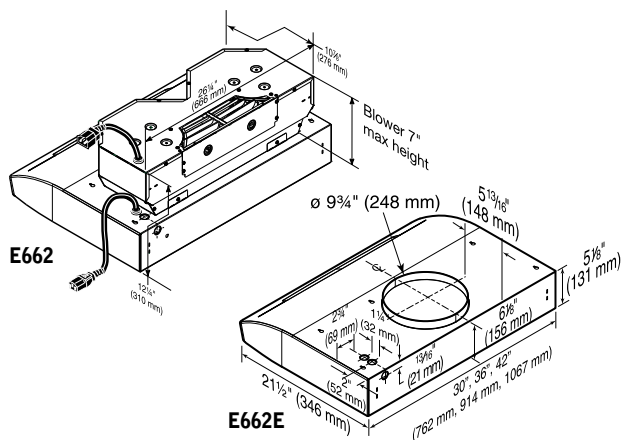

Broan Elite E662/E662E

Classic style, high performance. Homeowners will appreciate the high style and modern convenience of this ultra-quiet range hood that makes cleaning easier than ever.

- Quiet 0.3 sones at normal speed. (E662)
- Enclosed stainless steel bottom with dishwasher-safe stainless steel filter with easy release latches.
- Smooth glass-look I-Control™ senses the touch of finger without moving parts.
- Brilliant dual 50-watt halogen lighting (GU10 bulbs not included).
- Three-level light settings with last memory setting and transitional theater style; nightlight setting.
- E662 890 CFM Internal cabinet blower or E662E with choice of External blowers up to 1500 CFM.
- Large recessed bottom filter area increases capture.
- Three-speed control with boost memorizes last setting. Variable delay off—choice of 5-, 10-, 15- or 20-minute intervals.
- Heat Sentry™ detects excessive heat and adjusts blower speed to high automatically.

E662E* Range Hood Specifications

WIDTH	STAINLESS	WHITE	BLACK	BLOWER	VOLTS	AMPS	CFM	DUCT
30"	E662E30SS	E662E30WH	E662E30BL	External	120	2.4	—	10" round (V)
36"	E662E36SS	E662E36WH	E662E36BL	External	120	2.4	—	10" round (V)
42"	E662E42SS	—	—	External	120	2.4	—	10" round (V)

* External blowers (see chart on right) sold separately. See pages 42 and 43.

E662 Range Hood Specifications**

WIDTH	STAINLESS	WHITE	BLACK	BLOWER	VOLTS	AMPS	CFM RANGE	DUCT
30"	E66230SS	E66230WH	E66230BL	Internal	120	2.4	160 – 890	3 1/4" x 14"
36"	E66236SS	E66236WH	E66236BL	Internal	120	2.4	160 – 890	3 1/4" x 14"
42"	E66242SS	—	—	Internal	120	2.4	160 – 890	3 1/4" x 14"

* Optional accessory, T461 Adapter 3 1/4" x 14" to 3 1/4" x 10" (will reduce CFM a minimum of 100 CFM).

** Sound level: normal 0.3 sones at 180 CFM (vertical duct). See page 47 for all ratings.

E662E External Blowers

MODEL	DESCRIPTION
331H	600 CFM Exterior
332H	900 CFM Exterior
335	1200 CFM Exterior
336	1500 CFM Exterior
HLB3	280 CFM In-line
HLB6	600 CFM In-line
HLB9	800 CFM In-line
HLB11	1100 CFM In-line

890 CFM Integrated Cabinet Blower System

- Low profile blower requires only 6 1/2" of cabinet space.
- Fits framed or frameless cabinets.
- Horizontal or vertical duct attachment.